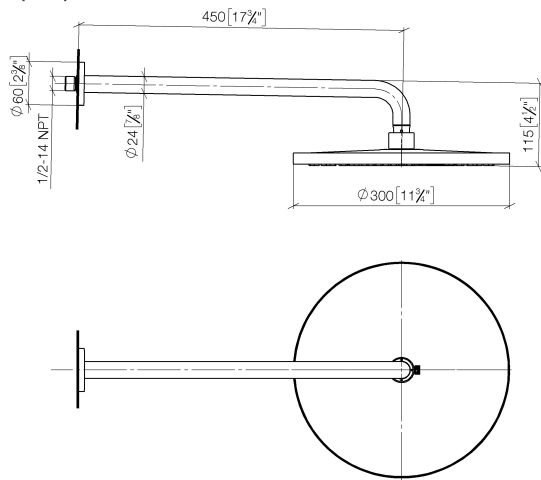

Rain shower with wall fixing 300 mm

28 679 970

- 450 mm projection
- rain shower Ø 300 mm
- rain flow
- rosette Ø 60 mm
- 1/2" connection
- with anti-scale system
- quick clearing
- WRAS: 1707033
- This product can help a building to meet requirements of Green Building Rating Systems, e.g. LEED®, BREEAM®, DGNB

Recommended miscellaneous

Concealed wall elbow

35 085 970 90

- min. recess depth 90 mm
- max. recess depth 163 mm

Rain shower with wall fixing 300 mm

28 679 970

mm [inches]

Flow rate chart

Rain shower with wall fixing 300 mm

28 679 970

Spare parts list

No.	Item Number	Name	Quantity used	Delivery time
1	04 30 31 032 00 90	fixing set	1	2
2	09 17 20 120 90	holder	1	2
3	09 14 10 150 90	seal	2	2
4	09 27 97 015-06	rosette	1	10
5	90 11 03 070 00-06	pipe	1	10
6	09 23 01 075 90	insert	1	2
7	04 12 05 091 00-06	shower	1	10
8	09 30 09 069 90	key	1	2

Hand shower set with integrated shower holder

27 802 660

- normal flow
- with anti-scale system
- 3/8" shower outlet
- metal shower hose 1250mm with integrated anti-twist protection
- rosette Ø 60 mm
- 1/2" connection
- WRAS: 1912049