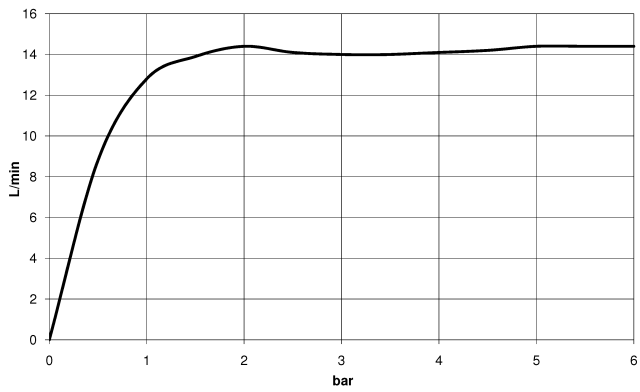

Hand shower set with integrated shower holder

27 802 660

Recommended miscellaneous

Concealed wall elbow

- min. recess depth 90 mm
- max. recess depth 163 mm

35 085 970 90

Hand shower set with integrated shower holder

27 802 660

mm [inches]

Flow rate chart

Hand shower set with integrated shower holder

27 802 660

Spare parts list

No.	Item Number	Name	Quantity used	Delivery time
1	28 019 979-06	Hand shower	1	10
2	28 490 660-06	Wall elbow with integrated shower holder	1	10
3	90 30 02 072 00-06	Metal shower hose 1/2" x 3/8" x 1250 mm	1	10
4	09 14 20 026 90	seal	1	2