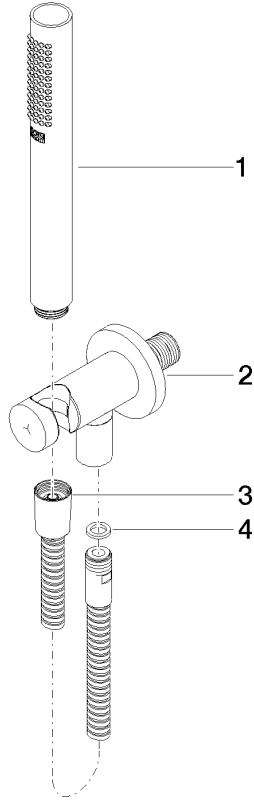

Hand shower set with integrated shower holder

27 802 660

- normal flow
- with anti-scale system
- 3/8" shower outlet
- metal shower hose 1250mm with integrated anti-twist protection
- rosette Ø 60 mm
- 1/2" connection
- WRAS: 1912049

Hand shower set with integrated shower holder

27 802 660

Recommended miscellaneous

Concealed wall elbow

- min. recess depth 90 mm
- max. recess depth 163 mm

35 085 970 90

Hand shower set with integrated shower holder

27 802 660

mm [inches]

Flow rate chart

Hand shower set with integrated shower holder

27 802 660

Spare parts list

No.	Item Number	Name	Quantity used	Delivery time
1	28 019 979-06	Hand shower	1	10
2	28 490 660-06	Wall elbow with integrated shower holder	1	10
3	90 30 02 072 00-06	Metal shower hose 1/2" x 3/8" x 1250 mm	1	10
4	09 14 20 026 90	seal	1	2

Wall valve clockwise closing 1/2"

36 607 892

- rosette Ø 55 mm
- head part with cut-to-length spindle and sleeve

	Brushed Platinum	36 607 892-06
	Chrome	36 607 892-00
	Platinum	36 607 892-08
	Matte White	36 607 892-10
	Dark Chrome	36 607 892-19
	Brushed Durabronze (23kt Gold)	36 607 892-28
	Matte Black	36 607 892-33
	Brushed Champagne (22kt Gold)	36 607 892-46
	Champagne (22kt Gold)	36 607 892-47
	Brushed Chrome	36 607 892-93
	Brushed Dark Platinum	36 607 892-99