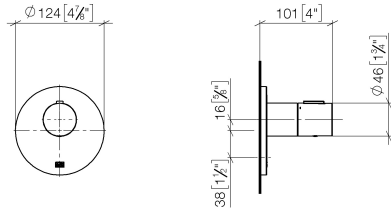

27 802 660

mm [inches]

Flow rate chart

Hand shower set with integrated shower holder

27 802 660

Spare parts list

No.	Item Number	Name	Quantity used	Delivery time
1	28 019 979-06	Hand shower	1	10
2	28 490 660-06	Wall elbow with integrated shower holder	1	10
3	90 30 02 072 00-06	Metal shower hose 1/2" x 3/8" x 1250 mm	1	10
4	09 14 20 026 90	seal	1	2

Required miscellaneous

xGRID Installation track 555 mm 12 360 970 90

xTOOL Concealed thermostat without volume control 3/4"

36 503 979

mm [inches]

xTOOL Concealed thermostat without volume control 3/4"

36 503 979