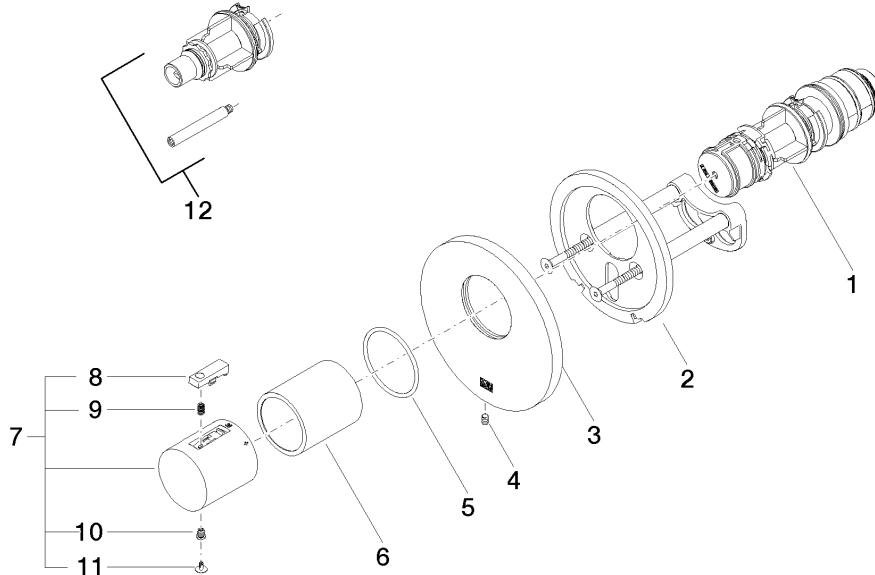

Hand shower set with integrated shower holder

27 802 660

- normal flow
- with anti-scale system
- 3/8" shower outlet
- metal shower hose 1250mm with integrated anti-twist protection
- rosette Ø 60 mm
- 1/2" connection
- WRAS: 1912049

27 802 660

mm [inches]

Flow rate chart

Hand shower set with integrated shower holder

27 802 660

Spare parts list

No.	Item Number	Name	Quantity used	Delivery time
1	28 019 979-06	Hand shower	1	10
2	28 490 660-06	Wall elbow with integrated shower holder	1	10
3	90 30 02 072 00-06	Metal shower hose 1/2" x 3/8" x 1250 mm	1	10
4	09 14 20 026 90	seal	1	2

Required miscellaneous

xGRID Installation track 555 mm 12 360 970 90

xTOOL Concealed thermostat without volume control 3/4"

36 503 979

mm [inches]

xTOOL Concealed thermostat without volume control 3/4"

36 503 979

Spare parts list

No.	Item Number	Name	Quantity used	Delivery time
1	90 15 02 065 00 90	cartridge	1	2
2	90 11 01 196 00 90	base	1	2
3	09 11 02 537-06	cover	1	10
4	09 31 11 048 90	pin	1	2
5	09 14 10 049 90	seal	1	2
6	09 21 02 112-06	sleeve	1	10
7	90 17 33 004 00-06	handle	1	10
8	90 21 33 010 00-13	handle	1	2
9	90 16 02 027 00 90	spring	1	2
10	09 30 30 136 90	screw	1	2
11	09 31 20 049-13	plug	1	30
12	12 178 970 90	Extension 46 mm	1	2