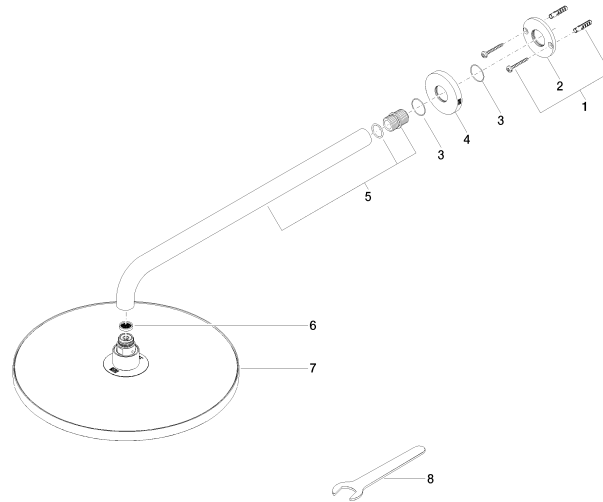

Rain shower with wall fixing 300 mm

28 679 970

- 450 mm projection
- rain shower Ø 300 mm
- rain flow
- rosette Ø 60 mm
- 1/2" connection
- with anti-scale system
- quick clearing
- WRAS: 1707033
- This product can help a building to meet requirements of Green Building Rating Systems, e.g. LEED®, BREEAM®, DGNB

Recommended miscellaneous

Concealed wall elbow

35 085 970 90

- min. recess depth 90 mm
- max. recess depth 163 mm

Rain shower with wall fixing 300 mm

28 679 970

mm [inches]

Flow rate chart

Rain shower with wall fixing 300 mm

28 679 970

Spare parts list

No.	Item Number	Name	Quantity used	Delivery time
1	04 30 31 032 00 90	fixing set	1	2
2	09 17 20 120 90	holder	1	2
3	09 14 10 150 90	seal	2	2
4	09 27 97 015-06	rosette	1	10
5	90 11 03 070 00-06	pipe	1	10
6	09 23 01 075 90	insert	1	2
7	04 12 05 091 00-06	shower	1	10
8	09 30 09 069 90	key	1	2

Hand shower set with integrated shower holder

27 802 660

- normal flow
- with anti-scale system
- 3/8" shower outlet
- metal shower hose 1250mm with integrated anti-twist protection
- rosette Ø 60 mm
- 1/2" connection
- WRAS: 1912049