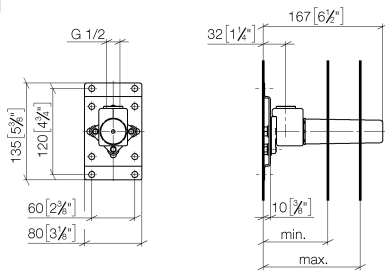

Rain shower with wall fixing 300 mm

28 679 970

- 450 mm projection
- rain shower Ø 300 mm
- rain flow
- rosette Ø 60 mm
- 1/2" connection
- with anti-scale system
- quick clearing
- WRAS: 1707033
- This product can help a building to meet requirements of Green Building Rating Systems, e.g. LEED®, BREEAM®, DGNB

Hand shower set with integrated shower holder

27 802 660

- normal flow
- with anti-scale system
- 3/8" shower outlet
- metal shower hose 1250mm with integrated anti-twist protection
- rosette Ø 60 mm
- 1/2" connection
- WRAS: 1912049

27 802 660

mm [inches]

Flow rate chart

Hand shower set with integrated shower holder

27 802 660

Spare parts list

No.	Item Number	Name	Quantity used	Delivery time
1	28 019 979-06	Hand shower	1	10
2	28 490 660-06	Wall elbow with integrated shower holder	1	10
3	90 30 02 072 00-06	Metal shower hose 1/2" x 3/8" x 1250 mm	1	10
4	09 14 20 026 90	seal	1	2

Recommended miscellaneous

Leak protection 1/2"

12 010 970 90

Concealed wall elbow

#Error

mm [inches]

	min	max
CL. 1	90 [3 1/2"]	163 [6 3/8"]
CL. 2	68 [2 5/8"]	135 [5 3/8"]
Domicil	90 [3 1/2"]	163 [6 3/8"]
Gentle	90 [3 1/2"]	163 [6 3/8"]
IMO	90 [3 1/2"]	163 [6 3/8"]
Lissé	90 [3 1/2"]	163 [6 3/8"]
MEM	90 [3 1/2"]	163 [6 3/8"]
Symetrics	90 [3 1/2"]	163 [6 3/8"]
Vaia	90 [3 1/2"]	163 [6 3/8"]