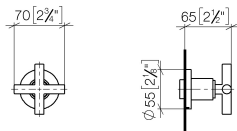

27 802 660

mm [inches]

Flow rate chart

Hand shower set with integrated shower holder

27 802 660

Spare parts list

No.	Item Number	Name	Quantity used	Delivery time
1	28 019 979-06	Hand shower	1	10
2	28 490 660-06	Wall elbow with integrated shower holder	1	10
3	90 30 02 072 00-06	Metal shower hose 1/2" x 3/8" x 1250 mm	1	10
4	09 14 20 026 90	seal	1	2

Required miscellaneous

Wall valve 1/2"

35 607 970 90

- min. recess depth 85 mm
- max. recess depth 145 mm

Wall valve clockwise closing 1/2"

36 607 892

mm [inches]

Wall valve clockwise closing 1/2"