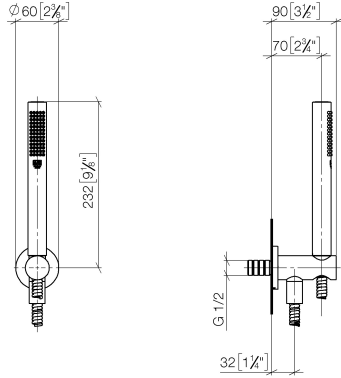

Hand shower set with integrated shower holder

27 802 660

- normal flow
- with anti-scale system
- 3/8" shower outlet
- metal shower hose 1250mm with integrated anti-twist protection
- rosette Ø 60 mm
- 1/2" connection
- WRAS: 1912049

Hand shower set with integrated shower holder

27 802 660

Recommended miscellaneous

Concealed wall elbow

- min. recess depth 90 mm
- max. recess depth 163 mm

35 085 970 90

Hand shower set with integrated shower holder

27 802 660

mm [inches]

Flow rate chart

Hand shower set with integrated shower holder

27 802 660

Spare parts list

No.	Item Number	Name	Quantity used	Delivery time
1	28 019 979-06	Hand shower	1	10
2	28 490 660-06	Wall elbow with integrated shower holder	1	10
3	90 30 02 072 00-06	Metal shower hose 1/2" x 3/8" x 1250 mm	1	10
4	09 14 20 026 90	seal	1	2

Wall valve clockwise closing 1/2"

36 607 892

- rosette Ø 55 mm
- head part with cut-to-length spindle and sleeve

	Brushed Platinum	36 607 892-06
	Chrome	36 607 892-00
	Platinum	36 607 892-08
	Matte White	36 607 892-10
	Dark Chrome	36 607 892-19
	Brushed Durabronze (23kt Gold)	36 607 892-28
	Matte Black	36 607 892-33
	Brushed Champagne (22kt Gold)	36 607 892-46
	Champagne (22kt Gold)	36 607 892-47
	Brushed Chrome	36 607 892-93
	Brushed Dark Platinum	36 607 892-99