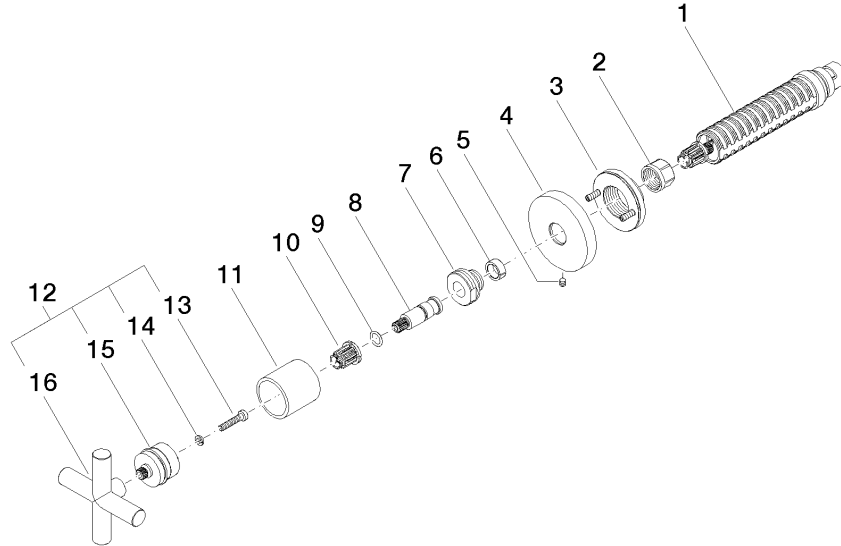

Hand shower set with integrated shower holder

27 802 660

- normal flow
- with anti-scale system
- 3/8" shower outlet
- metal shower hose 1250mm with integrated anti-twist protection
- rosette Ø 60 mm
- 1/2" connection
- WRAS: 1912049

27 802 660

mm [inches]

Flow rate chart

Hand shower set with integrated shower holder

27 802 660

Spare parts list

No.	Item Number	Name	Quantity used	Delivery time
1	28 019 979-06	Hand shower	1	10
2	28 490 660-06	Wall elbow with integrated shower holder	1	10
3	90 30 02 072 00-06	Metal shower hose 1/2" x 3/8" x 1250 mm	1	10
4	09 14 20 026 90	seal	1	2

Required miscellaneous

Wall valve 1/2"

35 607 970 90

- min. recess depth 85 mm
- max. recess depth 145 mm

Wall valve clockwise closing 1/2"

36 607 892

mm [inches]

Wall valve clockwise closing 1/2"

36 607 892

Spare parts list

No.	Item Number	Name	Quantity used	Delivery time
1	90 90 03 143 00 90	top	1	2
2	09 23 30 023 90	nut	1	2
3	90 21 02 108 00 90	disc	1	2
4	09 27 89 108-06	rosette	1	10
5	09 31 11 007 90	pin	1	2
6	09 14 15 020 90	ring	1	2
7	09 24 05 002 90	nipple	1	2
8	09 29 06 022 90	spindle	1	2
9	09 14 10 060 90	seal	1	2
10	90 12 12 002 00 90	fixing cap	1	2
11	09 21 02 144-06	sleeve	1	10
12	04 20 89 010 00-06	handle	1	60
13	09 30 30 075 90	screw	1	2
14	09 30 11 029 90	disc	1	2
15	90 12 12 007 00-06	base	1	10
16	09 20 89 010-06	handle	1	10